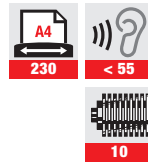

SPECIFICATIONS	CONFIDENTIAL
Shred size	2 x 8 mm
Bin volume	15 l
Suitable for	1-2 persons
Security level DIN 66399	P-5 / F-2 / O-1 / T-2+
Shredding capacity*	8 sheets 70 g/m ²
	8 sheets 80 g/m ²
Cutting speed	50 mm/sec
Throughput**	70g/m ² 81 sheets/min.
	80g/m ² 81 sheets/min.
Noise Level	< 55 dB
Also shreds:	
Dimensions (WxDxH)	35 x 27 x 57 cm